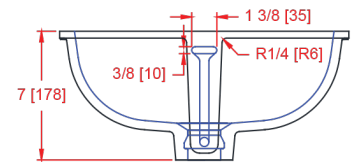

1410-VO Lavatory Bowl

(Integrated Overflow Model)

I.D.: 14 1/4" x 10 5/16" (362 mm x 262 mm)

Depth: 5"* (127 mm)

*Depth does not include counter top thickness

The Gemstone 1410-V lavatory bowl is the perfect bowl for tight places. This bowl is used in RV's, boats, small residential and commercial bathrooms where space, aesthetics, and performance are a premium. The

1410-VO has a smooth integral (non-corrugated) overflow which minimizes trapped bacteria in the overflow tube itself. The design is sleek & efficient with unparalleled ease of installation and performance.

Gemstone Sinks are compatible and warranted when used with all major solid surface sheet brands (acrylic and polyester) with the same sheet warranties.

Gemstone supports conservation and green building practices. Gemstone Packages all products in 100% recyclable packaging using boxes made primarily of recycled paper.

Gemstone sinks are proudly made in the USA and certified by:

Home Innovation Lab (NAHB): HUD UM Bulletin No. 73a & (B45.5/IAPMO Z124 Z124.6)

UL in the US and Canada: HUD UM Bulletin No. 73a & (B45.5/IAPMO Z124 Z124.6)

For router bit recommendations visit:

www.Gemstoness.com/Tech

Front View