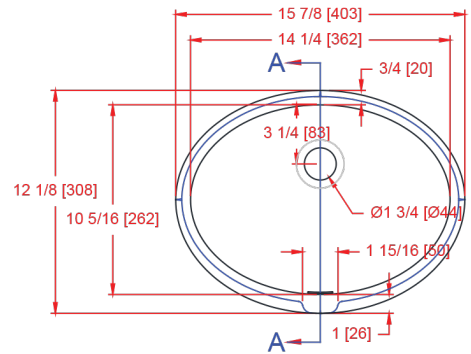

1410-VO Lavatory Bowl

(Integrated Overflow Model)

I.D.: 14 1/4" x 10 5/16" (362 mm x 262 mm)

Depth: 5"* (127 mm)

*Depth does not include counter top thickness

The Gemstone 1410-V lavatory bowl is the perfect bowl for tight places. This bowl is used in RV's, boats, small residential and commercial bathrooms where space, aesthetics, and performance are a premium. The

1410-VO has a smooth integral (non-corrugated) overflow which minimizes trapped bacteria in the overflow tube itself. The design is sleek & efficient with unparalleled ease of installation and performance.

Gemstone Sinks are compatible and warranted when used with all major solid surface sheet brands (acrylic and polyester) with the same sheet warranties.

Gemstone supports conservation and green building practices. Gemstone Packages all products in 100% recyclable packaging using boxes made primarily of recycled paper.

Gemstone sinks are proudly made in the USA and certified by:

Home Innovation Lab (NAHB): HUD UM Bulletin No. 73a & (B45.5/IAPMO Z124 Z124.6)

UL in the US and Canada: HUD UM Bulletin No. 73a & (B45.5/IAPMO Z124 Z124.6)

For router bit recommendations visit:

www.Gemstoness.com/Tech

Front View