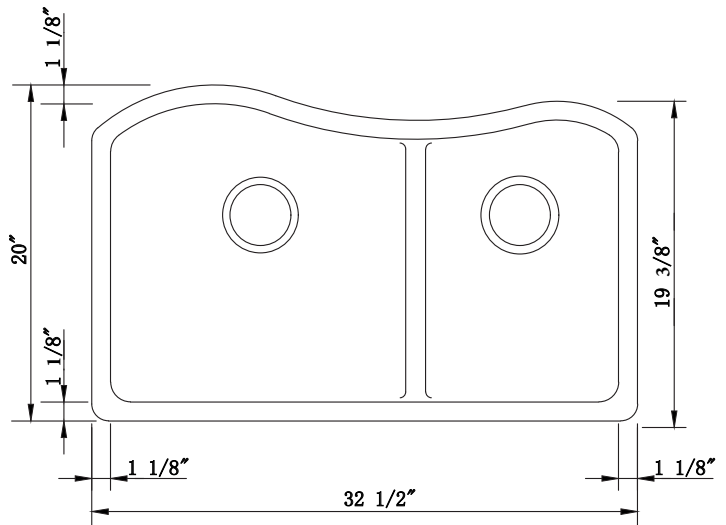

**Quartz Double Bowl 60/40**  
**Undermount**  
**33" x 20"**  
*Moca*

**INTERNAL DIMENSIONS: 17 1/2" X 17 3/4" (444.5 mm x 450.9 mm)**

**SMALL BOWL: 11 1/2" X 17 1/8" (292.1 mm x 434.9 mm)**

**DEPTH: 10" (254 mm)**

*Depth does not include countertop thickness*