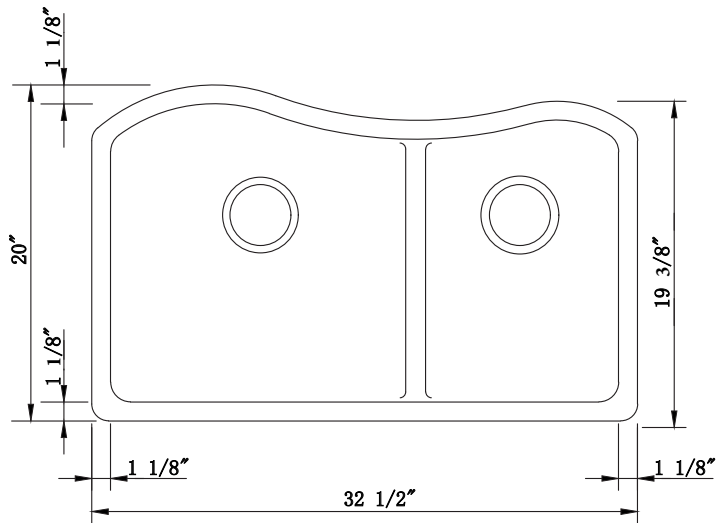

Quartz Double Bowl 60/40
Undermount
33" x 20"
Grey

INTERNAL DIMENSIONS: 17 1/2" X 17 3/4" (444.5 mm x 450.9 mm)

SMALL BOWL: 11 1/2" X 17 1/8" (292.1 mm x 434.9 mm)

DEPTH: 10" (254 mm)

Depth does not include countertop thickness