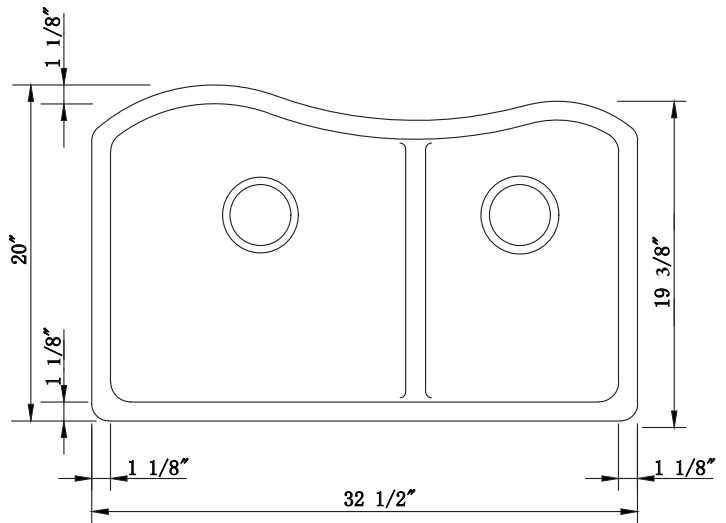

**Quartz Double Bowl 60/40**  
**Undermount**  
**33" x 20"**  
*Black*

**INTERNAL DIMENSIONS: 17 1/2" X 17 3/4" (444.5 mm x 450.9 mm)**

**SMALL BOWL: 11 1/2" X 17 1/8" (292.1 mm x 434.9 mm)**

**DEPTH: 10" (254 mm)**

*Depth does not include countertop thickness*