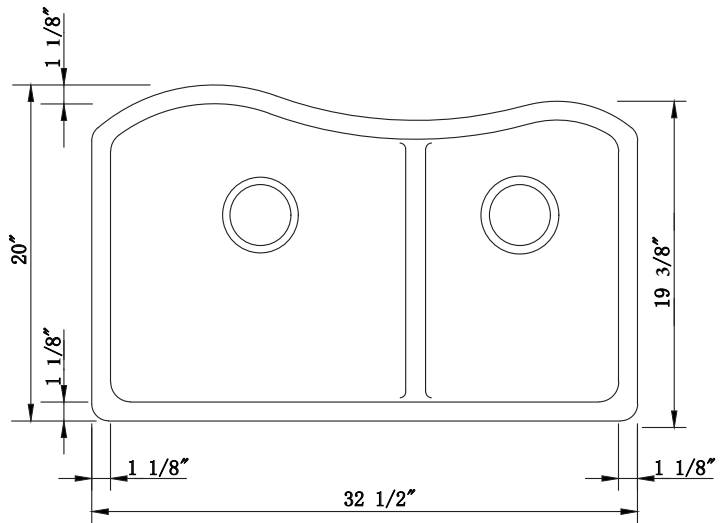

**Quartz Double Bowl 60/40**  
**Undermount**  
**33" x 20"**  
*Alpine*

**INTERNAL DIMENSIONS: 17 1/2" X 17 3/4" (444.5 mm x 450.9 mm)**

**SMALL BOWL: 11 1/2" X 17 1/8" (292.1 mm x 434.9 mm)**

**DEPTH: 10" (254 mm)**

*Depth does not include countertop thickness*