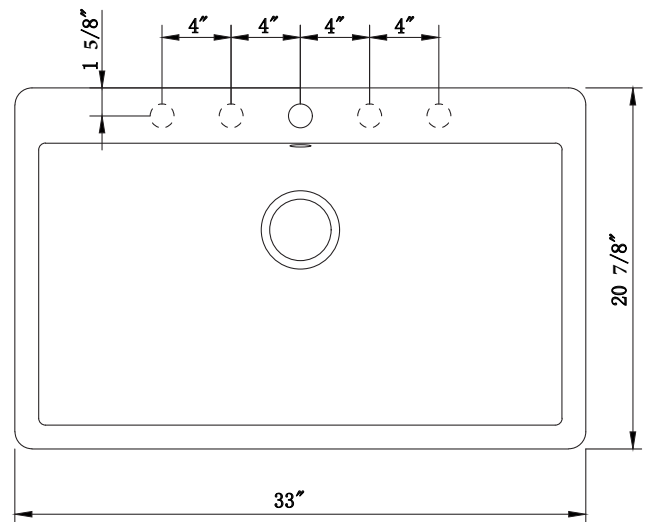

**Quartz Single Bowl Dual Mount**  
**33" x 21"**  
*Grey*

**INTERNAL DIMENSIONS: 31" X 16 1/4" (787.4 mm x 450.9 mm)**

**DEPTH: 9 1/2" (254 mm)**

*Depth does not include countertop thickness*