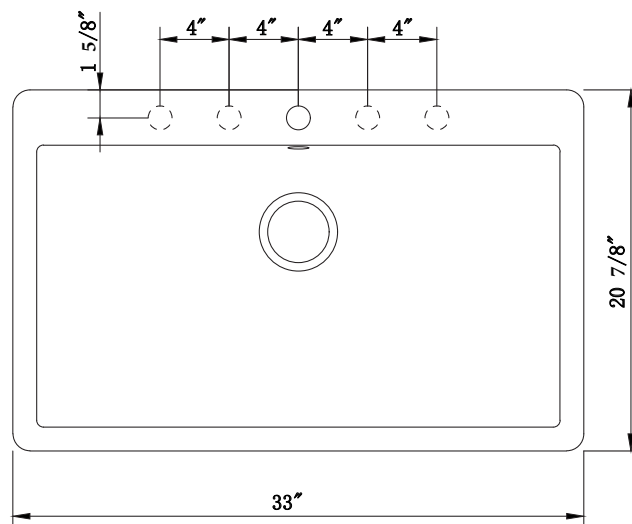

**Quartz Single Bowl Dual Mount**  
**33" x 21"**  
*Black*

**INTERNAL DIMENSIONS: 31" X 16 1/4" (787.4 mm x 450.9 mm)**

**DEPTH: 9 1/2" (254 mm)**

*Depth does not include countertop thickness*