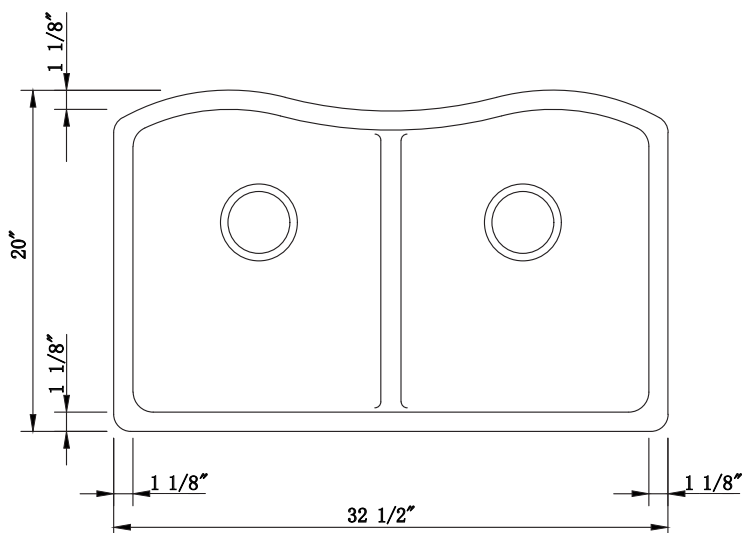

Quartz Double Bowl 50/50
Undermount Radius Back 33" x 20"
GREY

INTERNAL DIMENSIONS: 14 ½" X 17 ¾" (368.3 mm x 450.9 mm)

DEPTH: 10" (254 mm)

Depth does not include countertop thickness