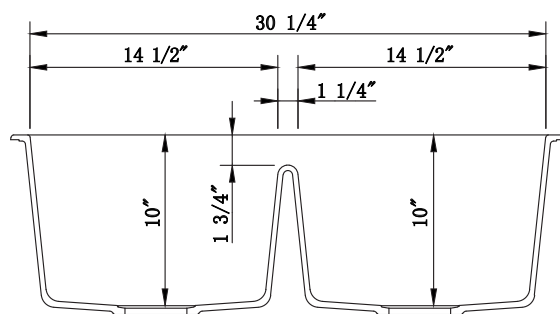

Quartz Double Bowl 50/50
Undermount Radius Back 33" x 20"
GREY

INTERNAL DIMENSIONS: 14 ½" X 17 ¾" (368.3 mm x 450.9 mm)

DEPTH: 10" (254 mm)

Depth does not include countertop thickness