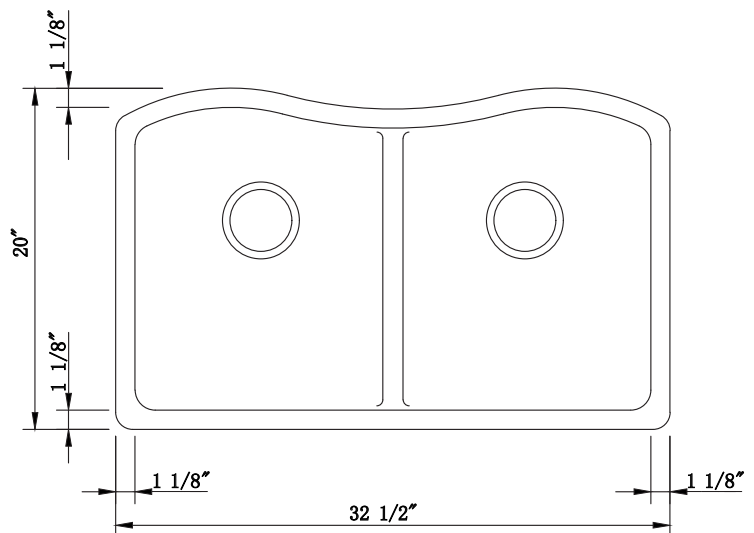

Quartz Double Bowl 50/50
Undermount Radius Back 33" x 20"
Black

INTERNAL DIMENSIONS: 14 ½" X 17 ¾" (368.3 mm x 450.9 mm)

DEPTH: 10" (254 mm)

Depth does not include countertop thickness