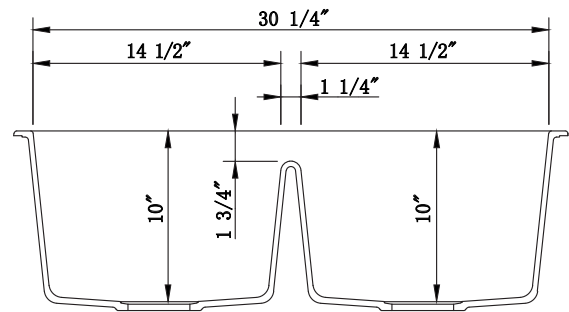

Quartz Double Bowl 50/50
Undermount Radius Back 33" x 20"
Black

INTERNAL DIMENSIONS: 14 ½" X 17 ¾" (368.3 mm x 450.9 mm)

DEPTH: 10" (254 mm)

Depth does not include countertop thickness